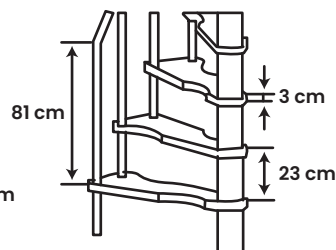

# Instruction Manual

Spiral stairs RADIUS | Diameter 120cm or 140cm | Height 299cm

## TECHNICAL DATA

|   |                  |           |
|---|------------------|-----------|
|     | Height:          | 2900 mm   |
|     | Wood type:       | Beech     |
|    | Treatment:       | Lacquered |
|  | Number of steps: | 12        |

REVERSIBLE LEFT/RIGHT

Ø120cm: 65 x 125 cm  
Ø140cm: 75 x 145 cm

## INCLUDED IN PACKAGE

**01**  
∅  
=10

**02**  
=1

**03**  
06x80 mm  
=9

**04**  
=2

**05**  
=1

**06**  
=1

**07**  
=1