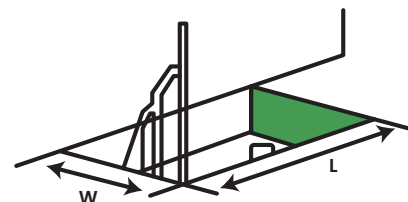

# Instruction Manual

Spiral stairs RADIUS | Diameter 120cm or 140cm | Height 299cm

## TECHNICAL DATA

|   |                  |           |
|---|------------------|-----------|
|     | Height:          | 2900 mm   |
|     | Wood type:       | Beech     |
|    | Treatment:       | Lacquered |
|  | Number of steps: | 12        |

REVERSIBLE LEFT/RIGHT

Ø120cm: 65 x 125 cm  
Ø140cm: 75 x 145 cm