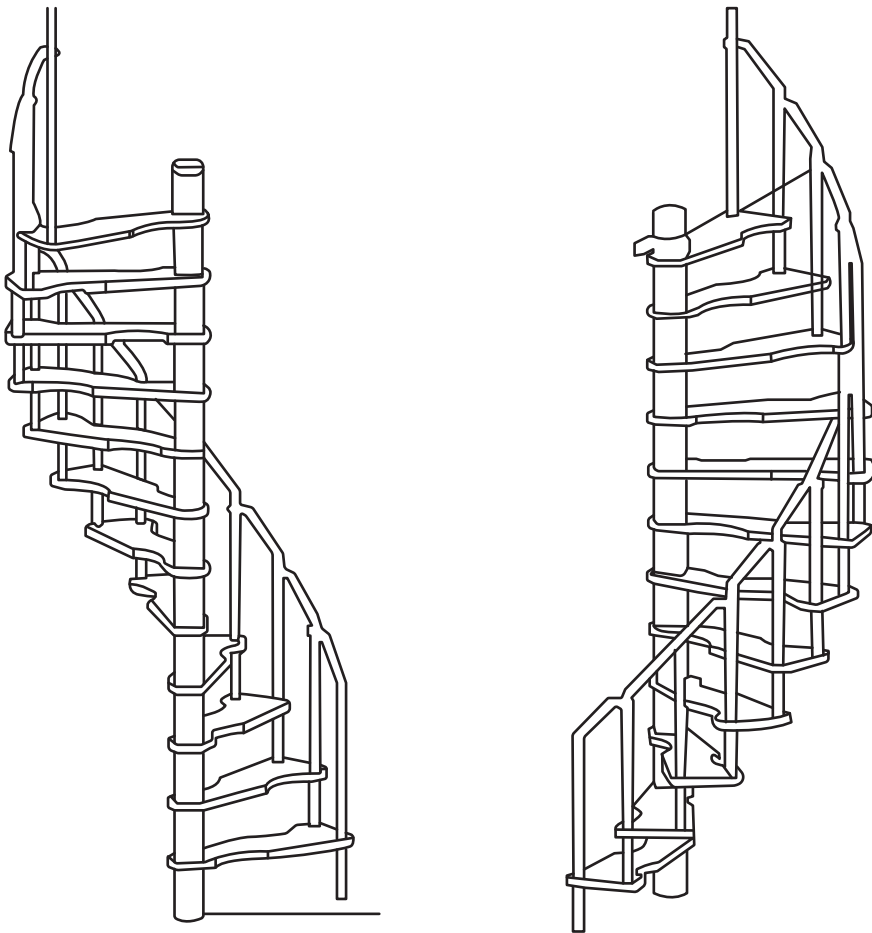

Staircases • Trappen • Escaliers • Treppen • Escaleras • Scale

# Instruction Manual

Spiral stairs RADIUS | Diameter 120cm or 140cm | Height 299cm

## TECHNICAL DATA

|   |                  |           |
|---|------------------|-----------|
|     | Height:          | 2900 mm   |
|     | Wood type:       | Beech     |
|    | Treatment:       | Lacquered |
|  | Number of steps: | 12        |

REVERSIBLE LEFT/RIGHT

Ø120cm: 65 x 125 cm  
Ø140cm: 75 x 145 cm