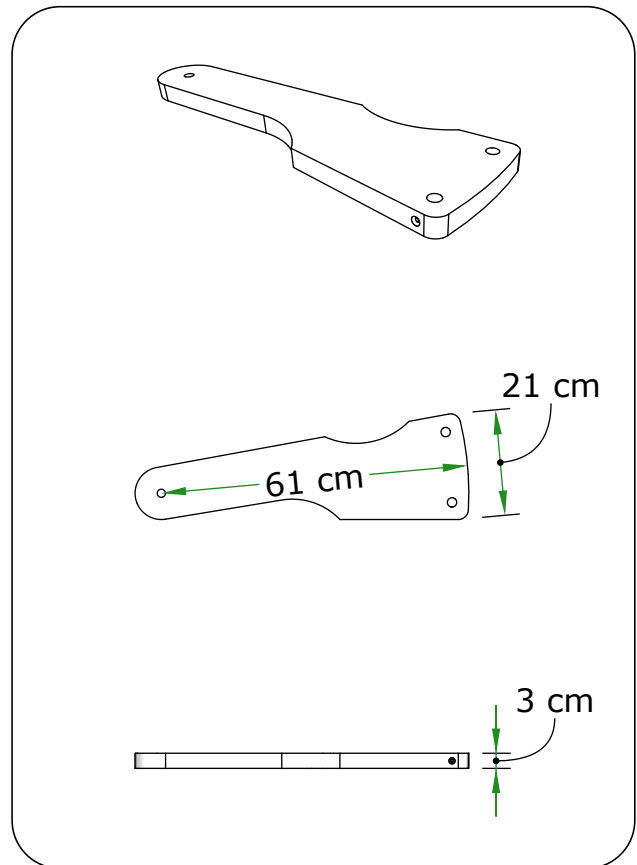

# Technical Dimensions

Beech Steps

Left/Right  
Turning

max. 95 Kg

**Front Elevation**