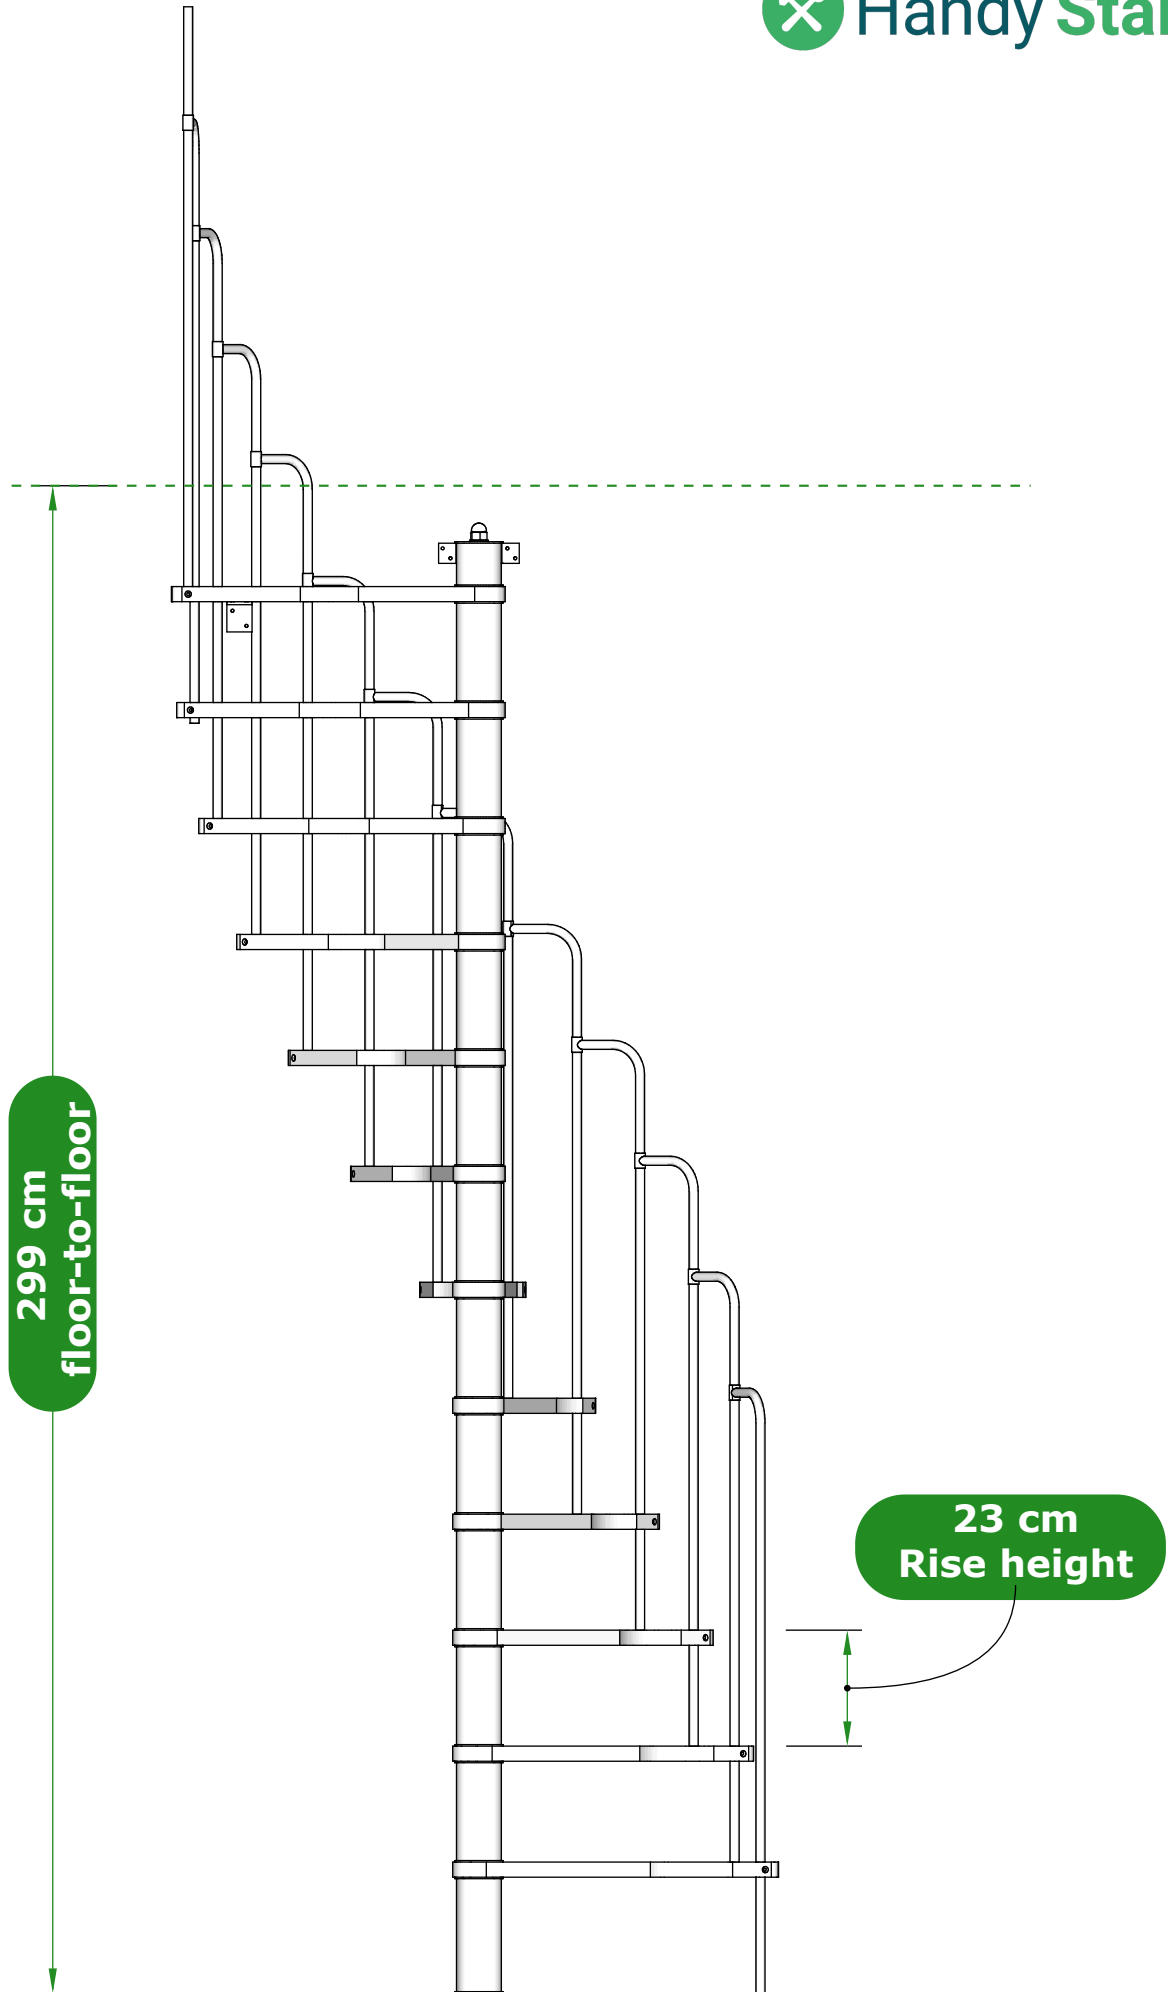

Spiral staircase RADIUS120

# Technical Dimensions

Beech Steps

Left/Right  
Turning

max. 95 Kg

**Front Elevation**

# Opening Staircase