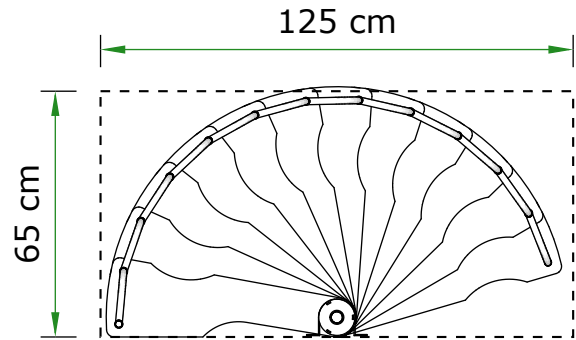

# Technical Dimensions

Beech Steps

Left/Right  
Turning

max. 95 Kg

**Front Elevation**