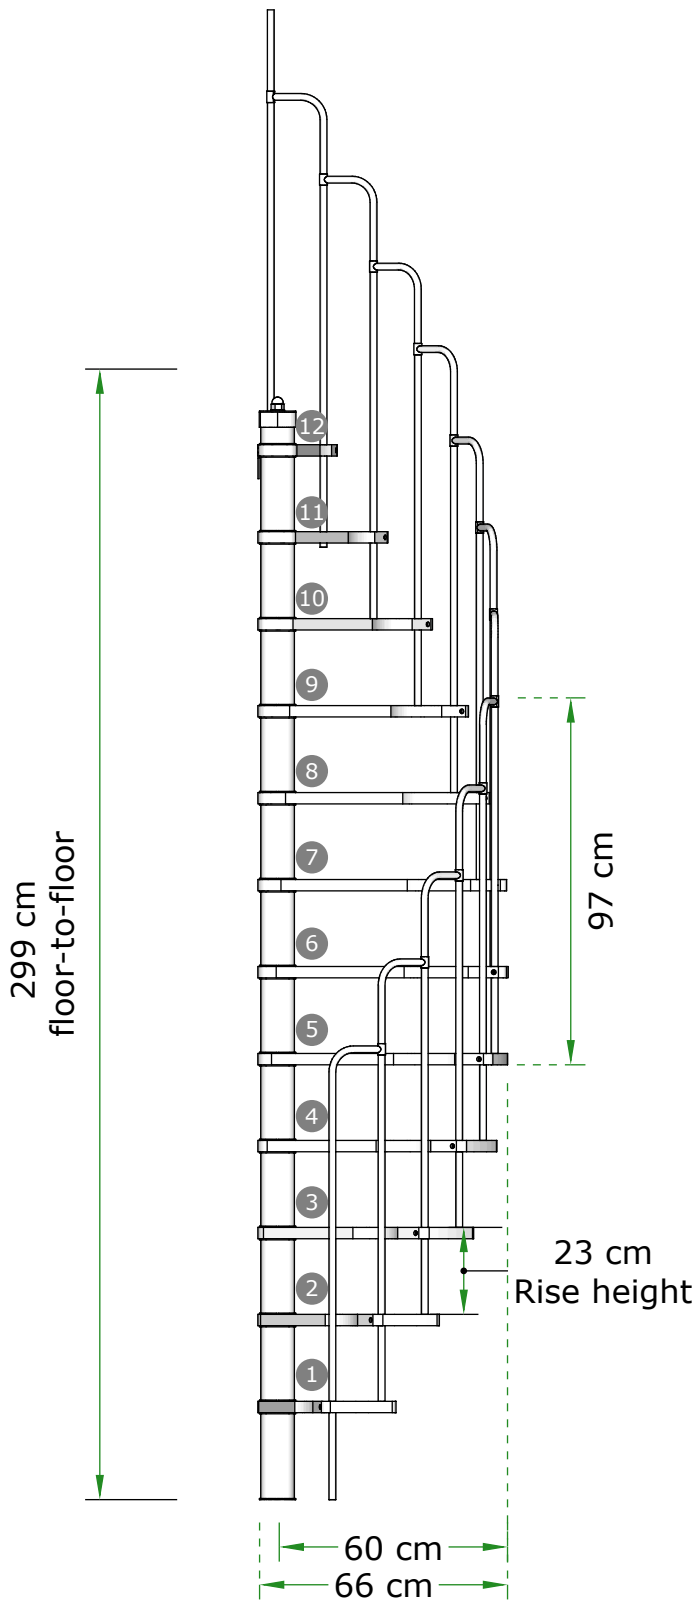

# Technical Dimensions

Beech Steps

Left/Right  
Turning

max. 95 Kg

**Front Elevation**